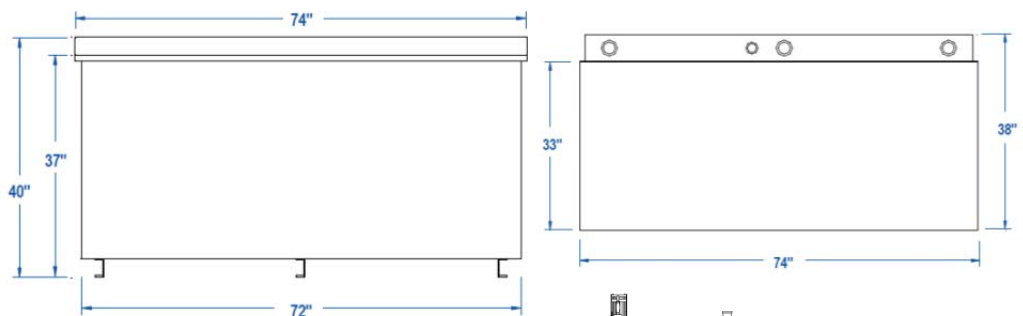

1,600 Liter Bench Tank

Hose reels can be mounted on the top of the 1500BT or on the side. Specify when ordering.