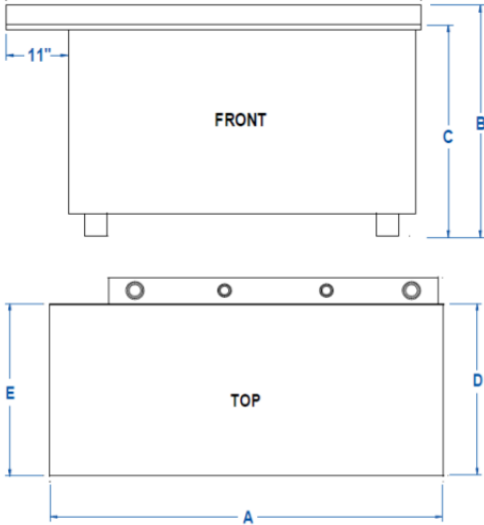

Standard tanks are one colour - white
Hose reel mounted on left side as shown.

Bench Tanks 1,140 Liter

Basic Bench Tank with level gauge & fittings – no equipment Part Number 1140BT		Dimensions				
		A	B	C	D	E
		74"	42"	38.5"	38"	33"
Part Number	Capacity	Pump	Hose Reel	Dispense Valve		
1140BT-3-R30D	1,140 Liters	3:1 Ratio	30 ft.	Standard Digital		
1140BT-3-R50D	1,140 Liters	3:1 Ratio	50 ft.	Standard Mechanical		
1140BT-3-R30E	1,140 Liters	3:1 Ratio	30 ft.	Standard Mechanical		
1140BT-3-R50E	1,140 Liters	3:1 Ratio	50 ft.	Standard Mechanical		

Bench Tanks 800 Liter

Basic Bench Tank with level gauge & fittings – no equipment Part Number 800BT		Dimensions				
		A	B	C	D	E
		73.5"	42"	38.5"	27"	22"
Part Number	Capacity	Pump	Hose Reel	Dispense Valve		
800BT-3-R30D	800 Liters	3:1 Ratio	30 ft.	Standard Digital		
800BT-3-R50D	800 Liters	3:1 Ratio	50 ft.	Standard Digital		
800BT-3-R30E	800 Liters	3:1 Ratio	30 ft.	Standard Mechanical		
800BT-3-R50E	800 Liters	3:1 Ratio	50 ft.	Standard Mechanical		

Specifications:

All Bench Tanks are painted, one colour, White Alkyd Enamel. Some custom colours are available on request. Bench tank packages that include an air pump include a 60" air connect hose with a quick coupler. Hose reels are mounted on the left side of the tank as you face the front of the tank. Equipped tanks are shipped assembled with the exception of the meter. The meter is shipped in a box that is shrink wrapped to the bench top to prevent damage in shipping. The customer must install the meter on site.

Bench Tanks 540 Liter

Basic Bench Tank with level gauge & fittings – no equipment Part Number 540BT		Dimensions				
		A	B	C	D	E
		52"	42"	38.5"	27"	22"
Part Number	Capacity	Pump	Hose Reel	Dispense Valve		
540BT-3-R30D	540 Liters	3:1 Ratio	30 ft.	Standard Digital		
540BT-3-R50D	540 Liters	3:1 Ratio	50 ft.	Standard Digital		
540BT-3-R30E	540 Liters	3:1 Ratio	30 ft.	Standard Mechanical		
540BT-3-R50E	540 Liters	3:1 Ratio	50 ft.	Standard Mechanical		